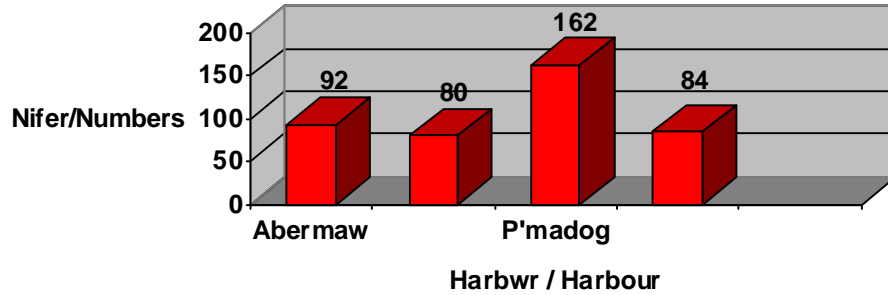

Darlun o ystadegau cychod ym mhob harbwr.

Analysis of boat statistics at each harbour.

Nifer o Gychod / Number of Boats